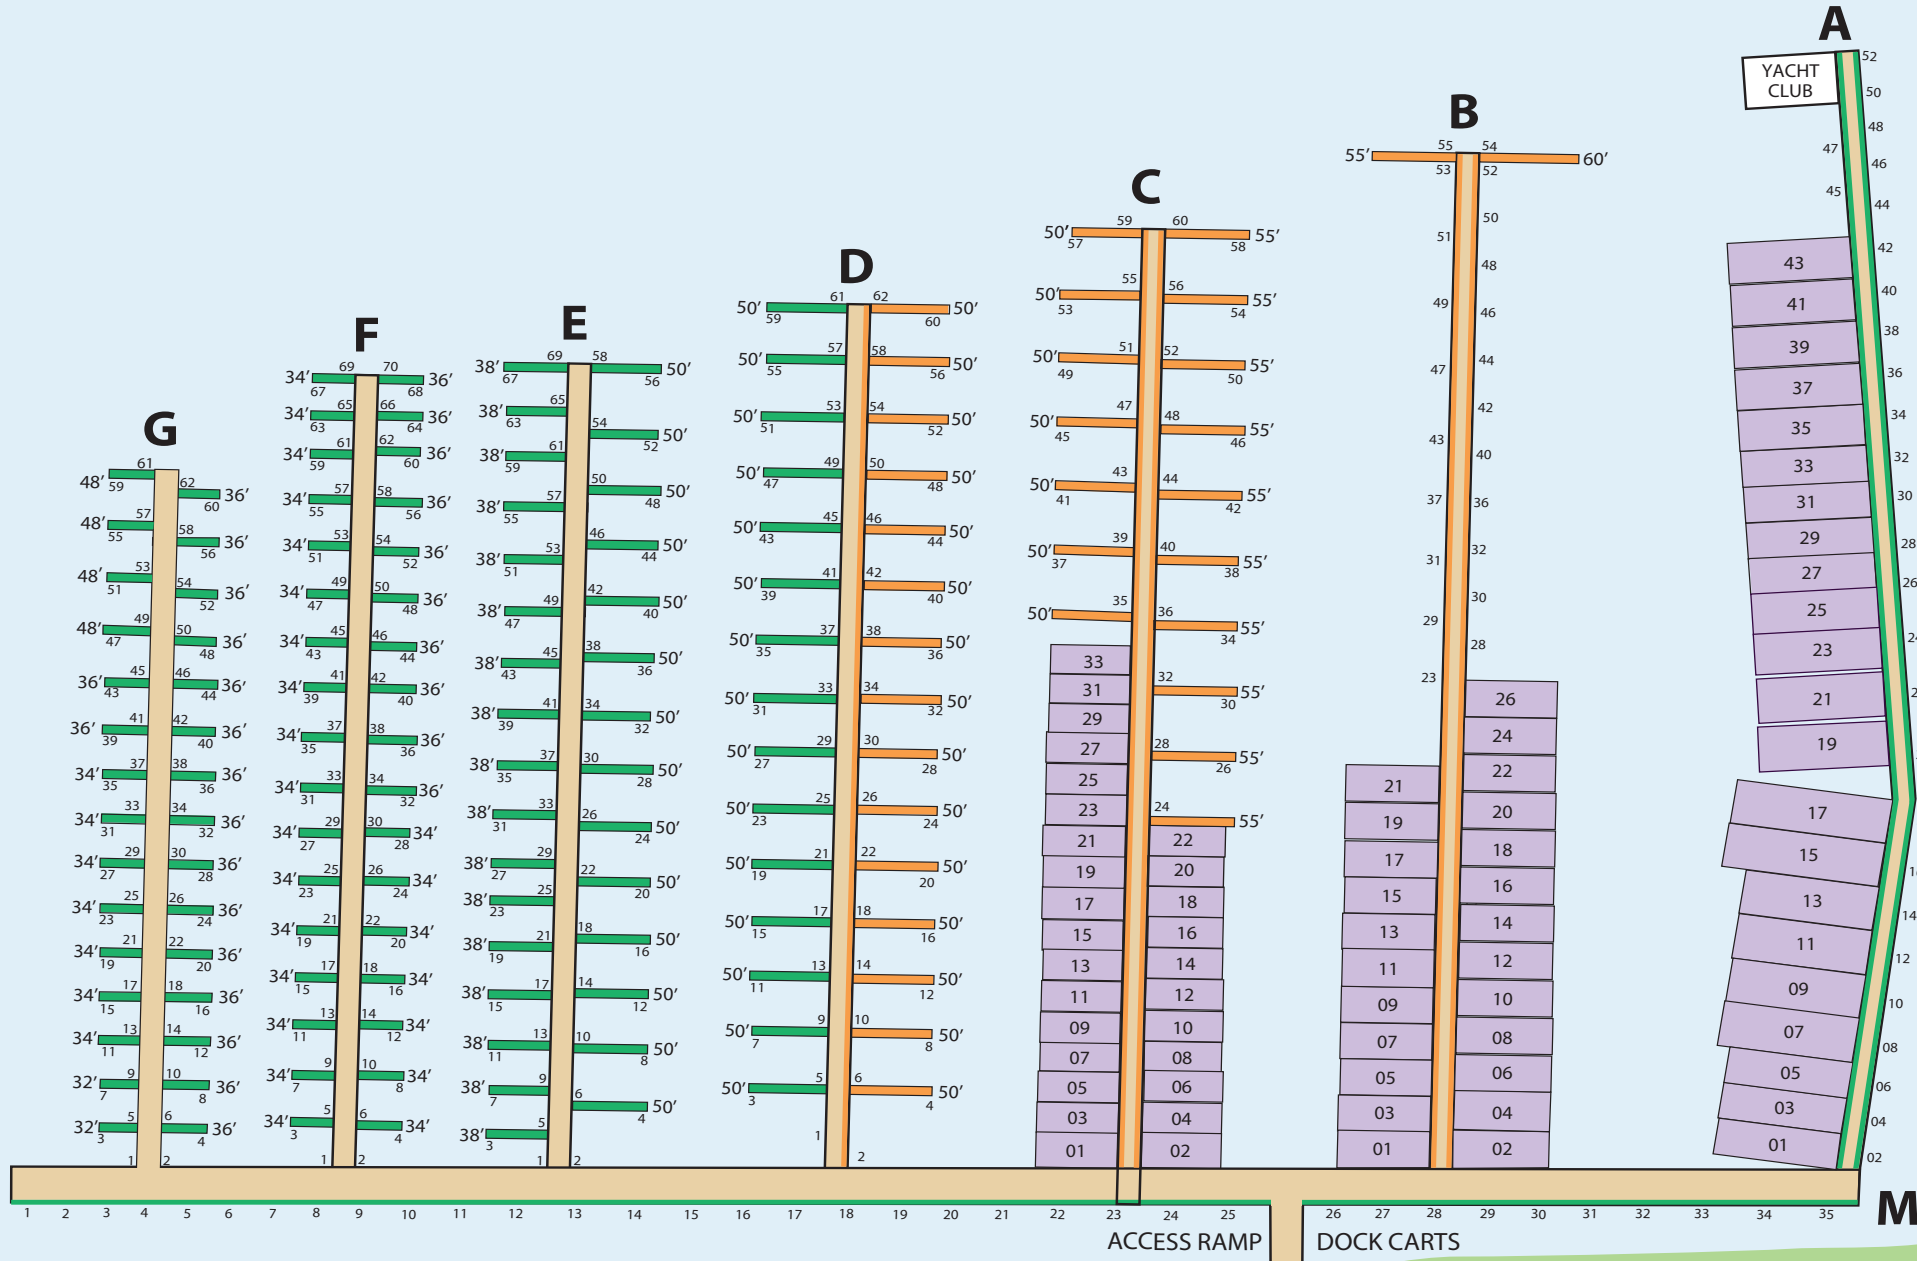

LADYSMITH MARINA

901 Gladden Road Ladysmith, BC V9G 1K4 p 250 245 4521

e ladysmithmarina@obmg.com w ladysmithmarina.com

vhf 66A

DOCK POWER

- 30 AMP
- 50 AMP

MARINA OFFICE

PARKING LOT